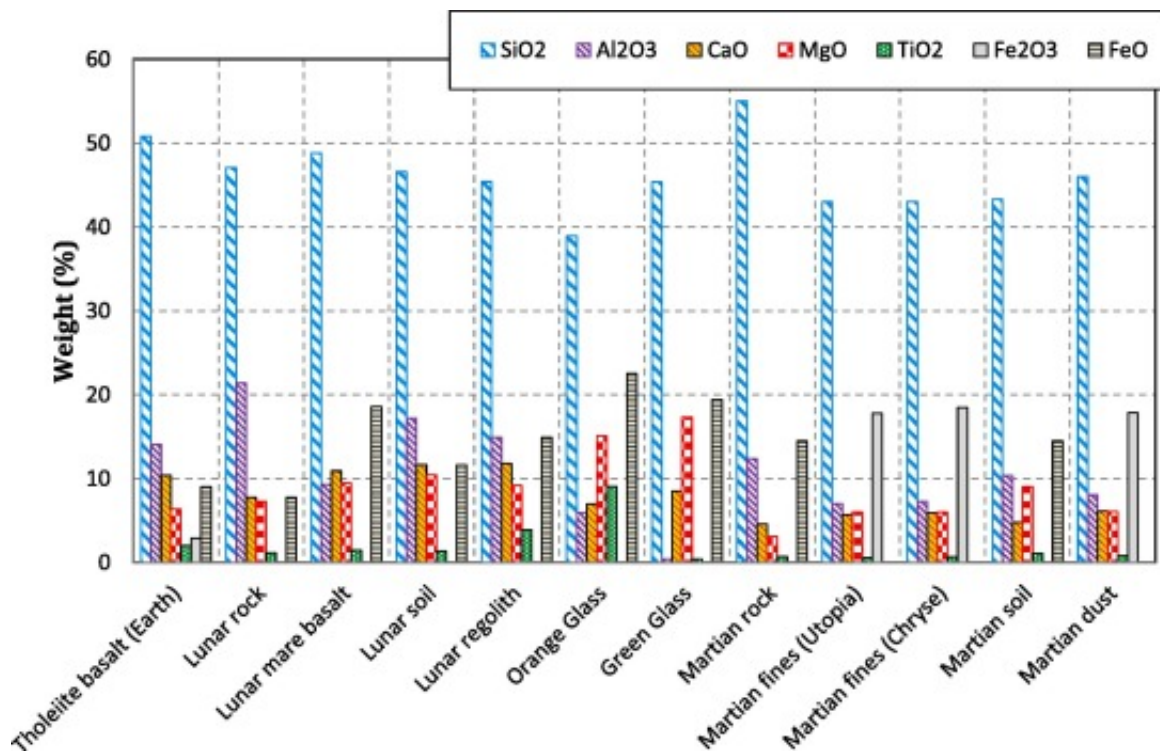

Download from  
**Dreamstime.com**

This watermarked comp image is for previewing purposes only.

ID 2468711

© Milan Surkala | Dreamstime.com

[HerunterladenNavisworks Manage 2005 Riss 32 Bits DE](#)

[HerunterladenNavisworks Manage 2005 Riss 32 Bits DE](#)